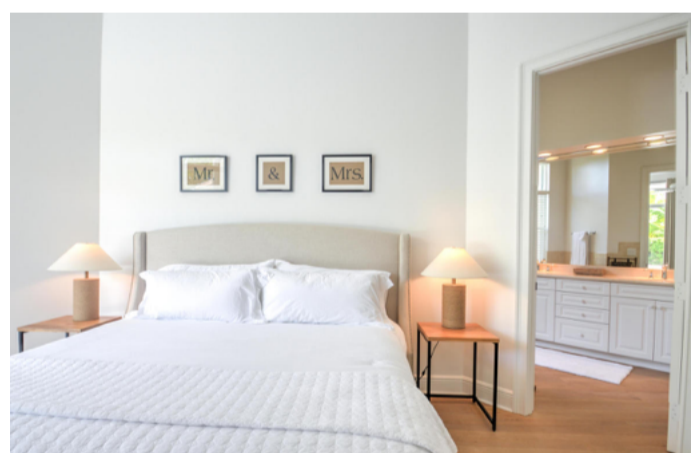

[Schedule a Showing of 12171 Glen Bay Drive](#)

[View More Photos of 12171 Glen Bay Drive](#)

PROVIDING THE HIGHEST LEVEL OF PROFESSIONAL REAL ESTATE SERVICE
FOR THE GLOBAL EQUESTRIAN COMMUNITY